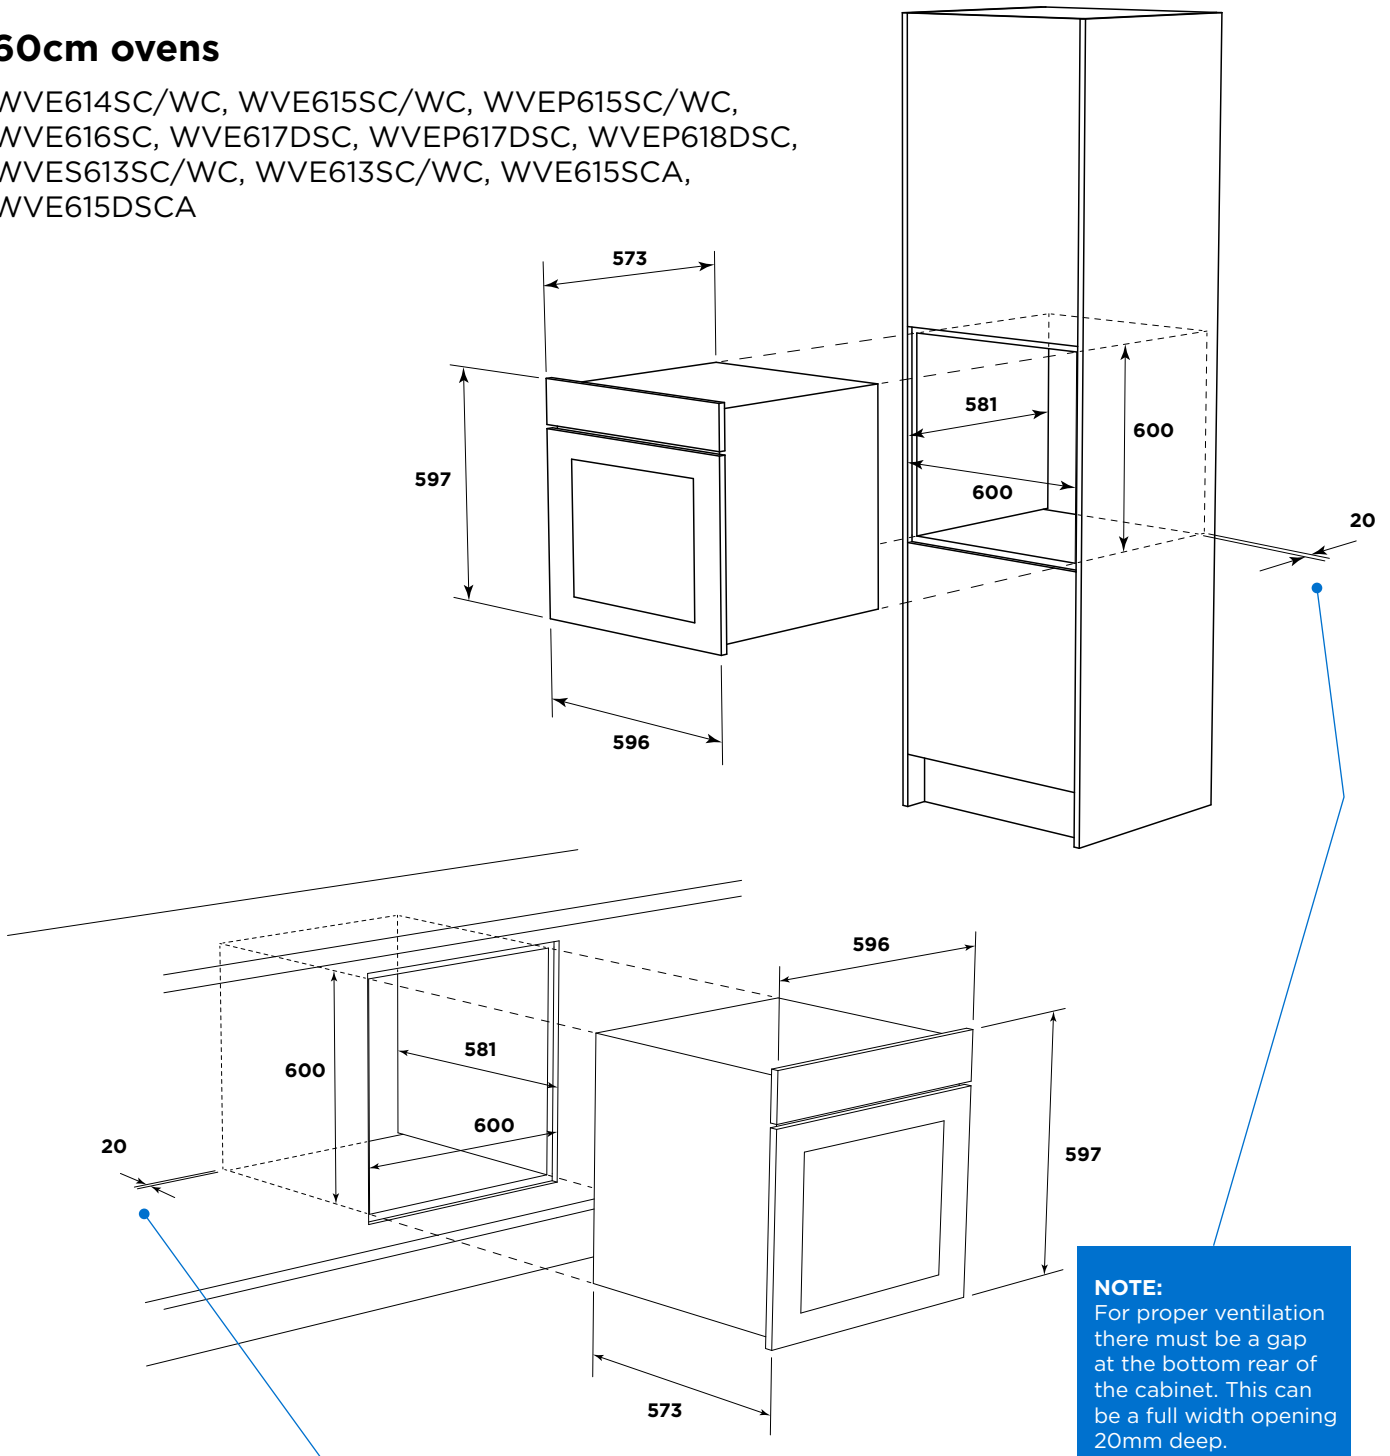

60cm ovens

WVE614SC/WC, WVE615SC/WC, WVEP615SC/WC,
 WVE616SC, WVE617DSC, WVEP617DSC, WVEP618DSC,
 WVES613SC/WC, WVE613SC/WC, WVE615SCA,
 WVE615DSCA

NOTE:
 For proper ventilation
 there must be a gap
 at the bottom rear of
 the cabinet. This can
 be a full width opening
 20mm deep.

Product WxHxD (mm)	596 x 597 x 573
Flush mount cut-out WxHxD (mm)	600 x 600 x 581

IMPORTANT

These dimensions are a guide only. All measurements are in millimetres (mm).
 For complete installation instructions, refer to the manual provided with product.